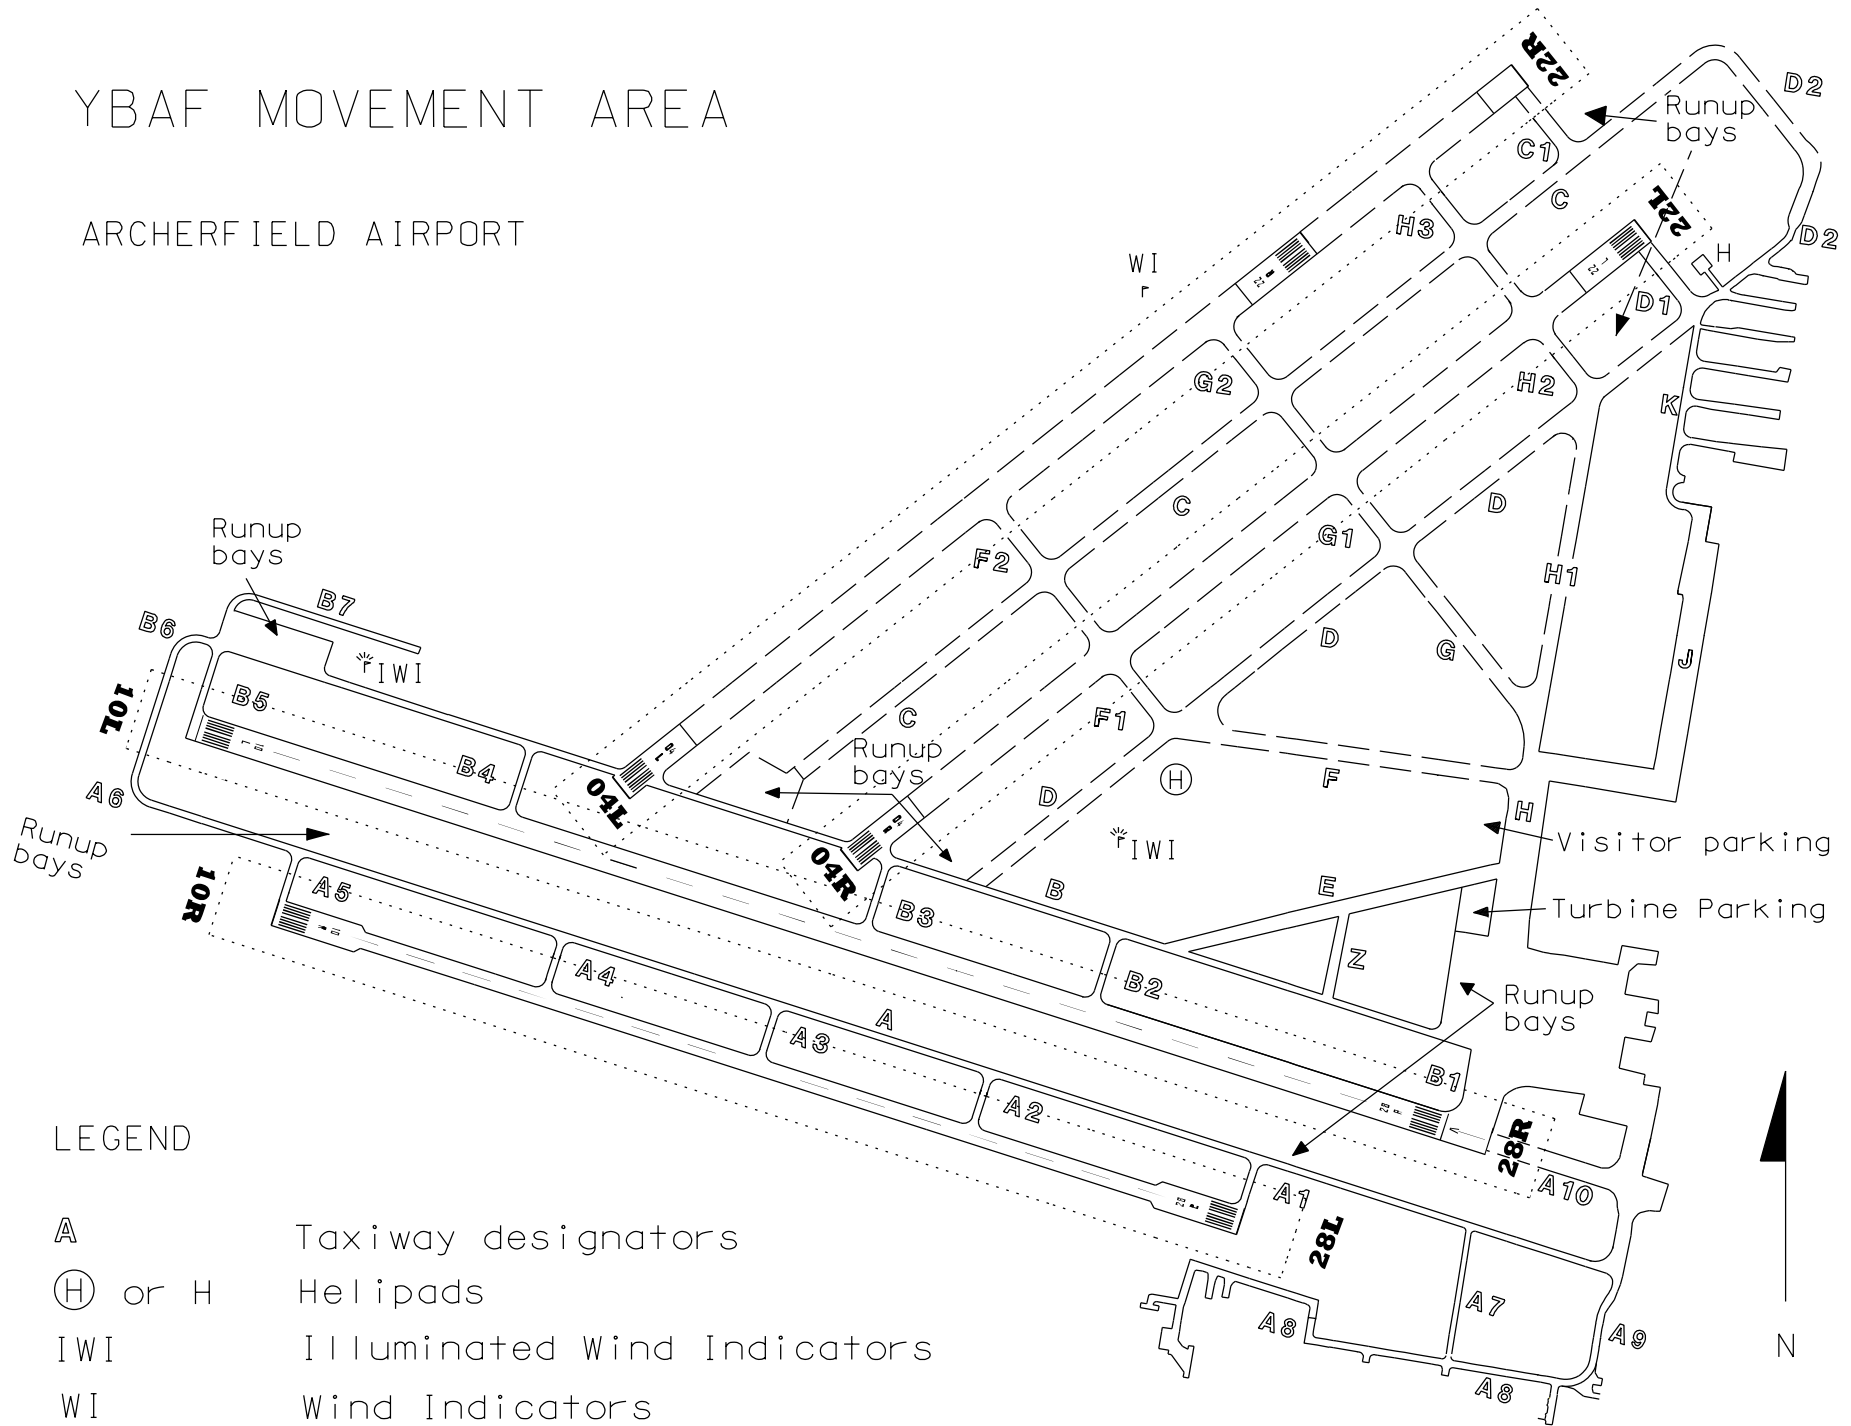

YBAF MOVEMENT AREA

ARCHERFIELD AIRPORT

LEGEND

- A Taxiway designators
- Ⓜ or H Helipads
- IWI Illuminated Wind Indicators
- WI Wind Indicators