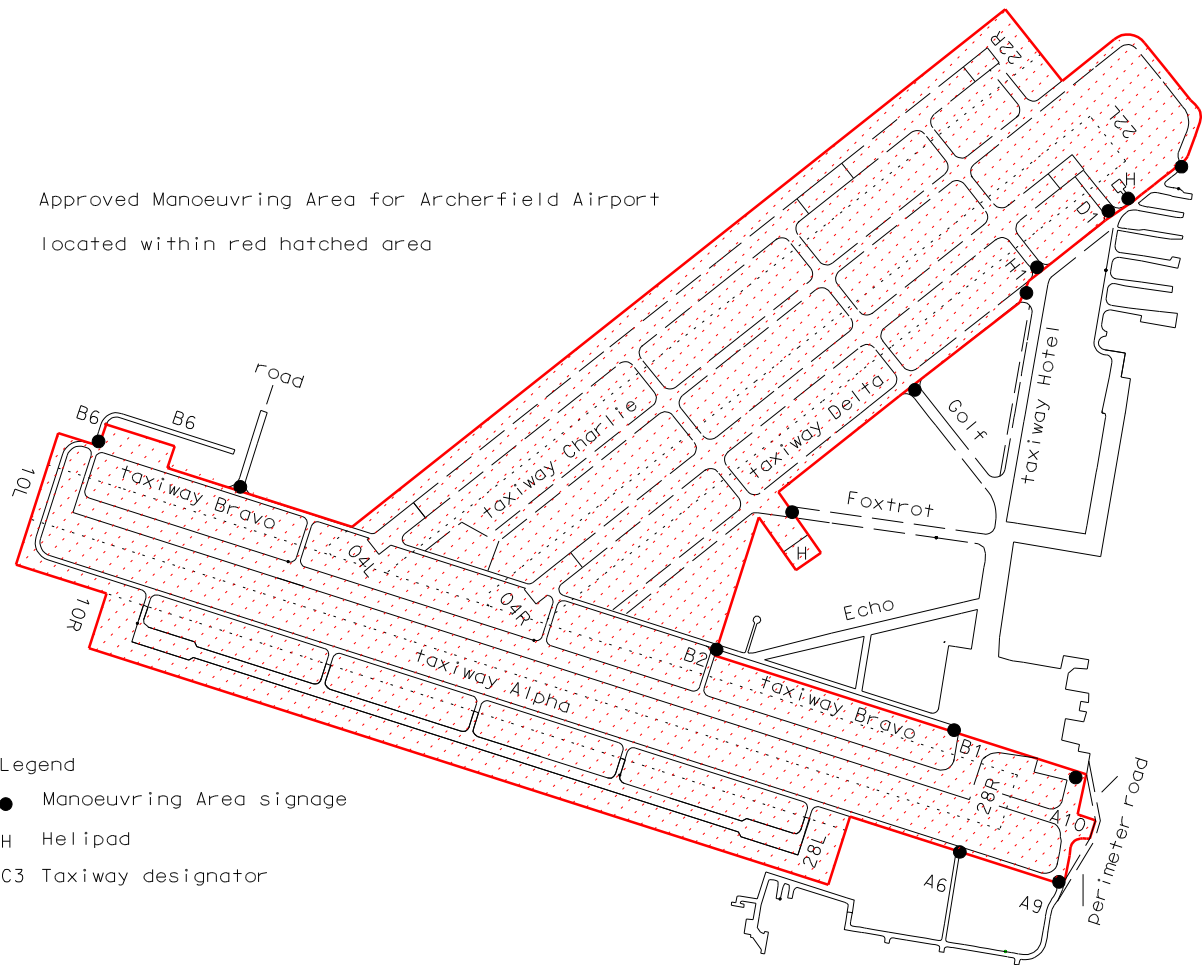

Approved Manoeuvring Area for Archerfield Airport  
located within red hatched area

Legend

- Manoeuvring Area signage
- H Helipad
- C3 Taxiway designator